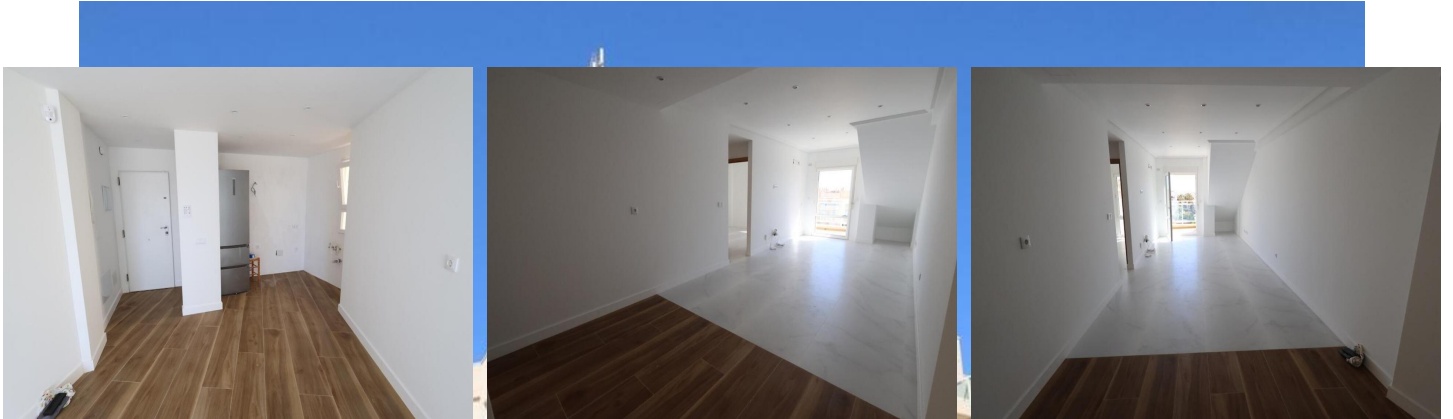

Ref: COR3022-2344

Penthouse, Orihuela Costa

239,000€

N/A

72m²

2

1

N/A