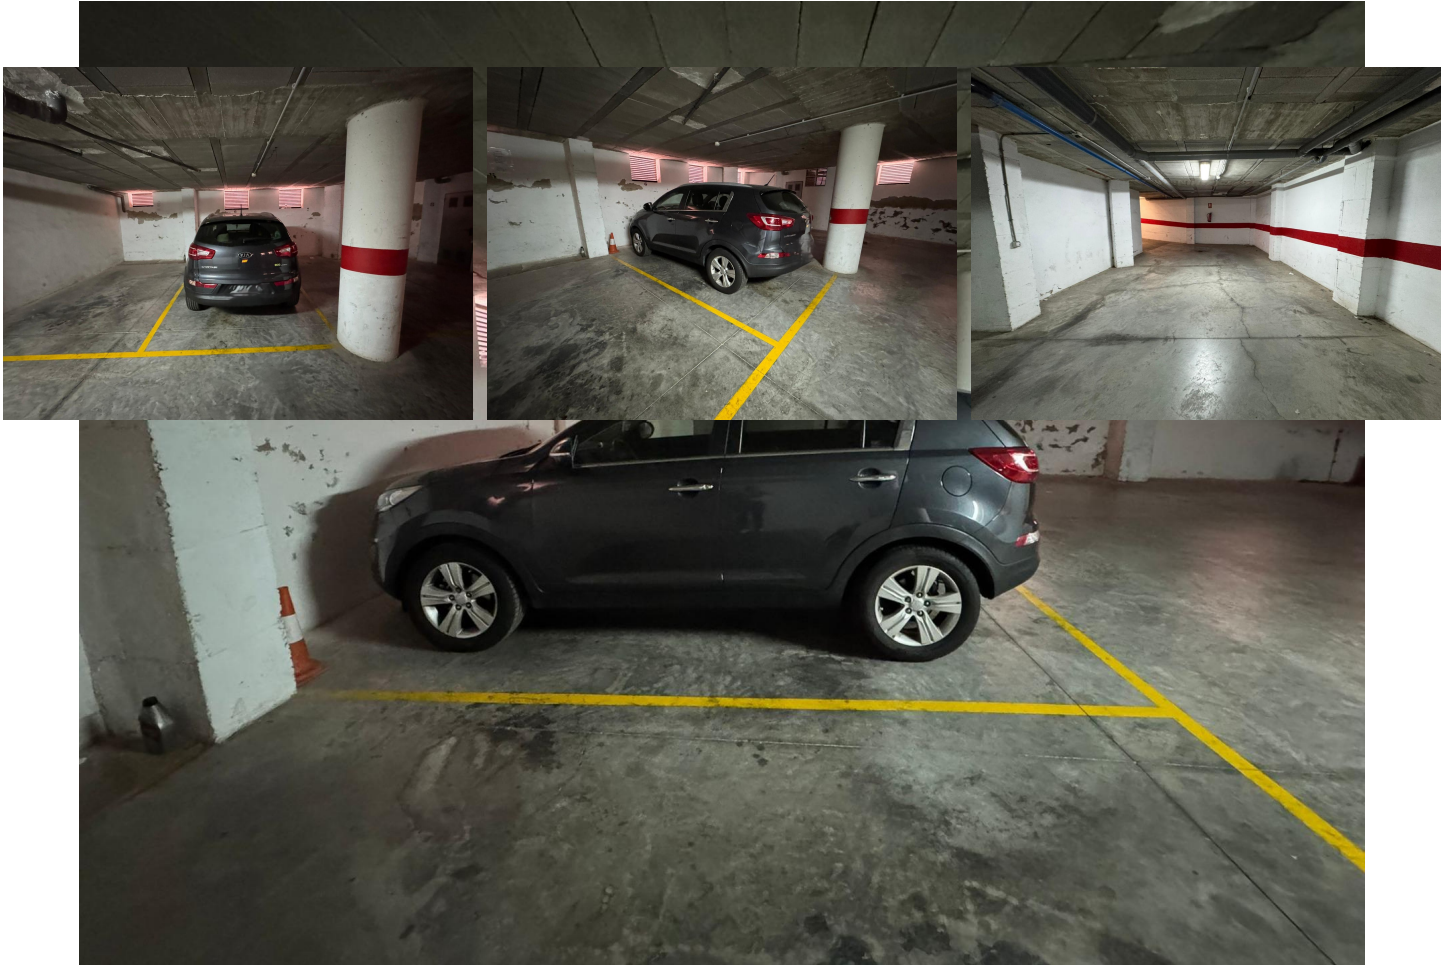

Ref: 21-MK134-776

Garage, Torre vieja

11,630€

N/A

12m<sup>2</sup>

0

0

N/A