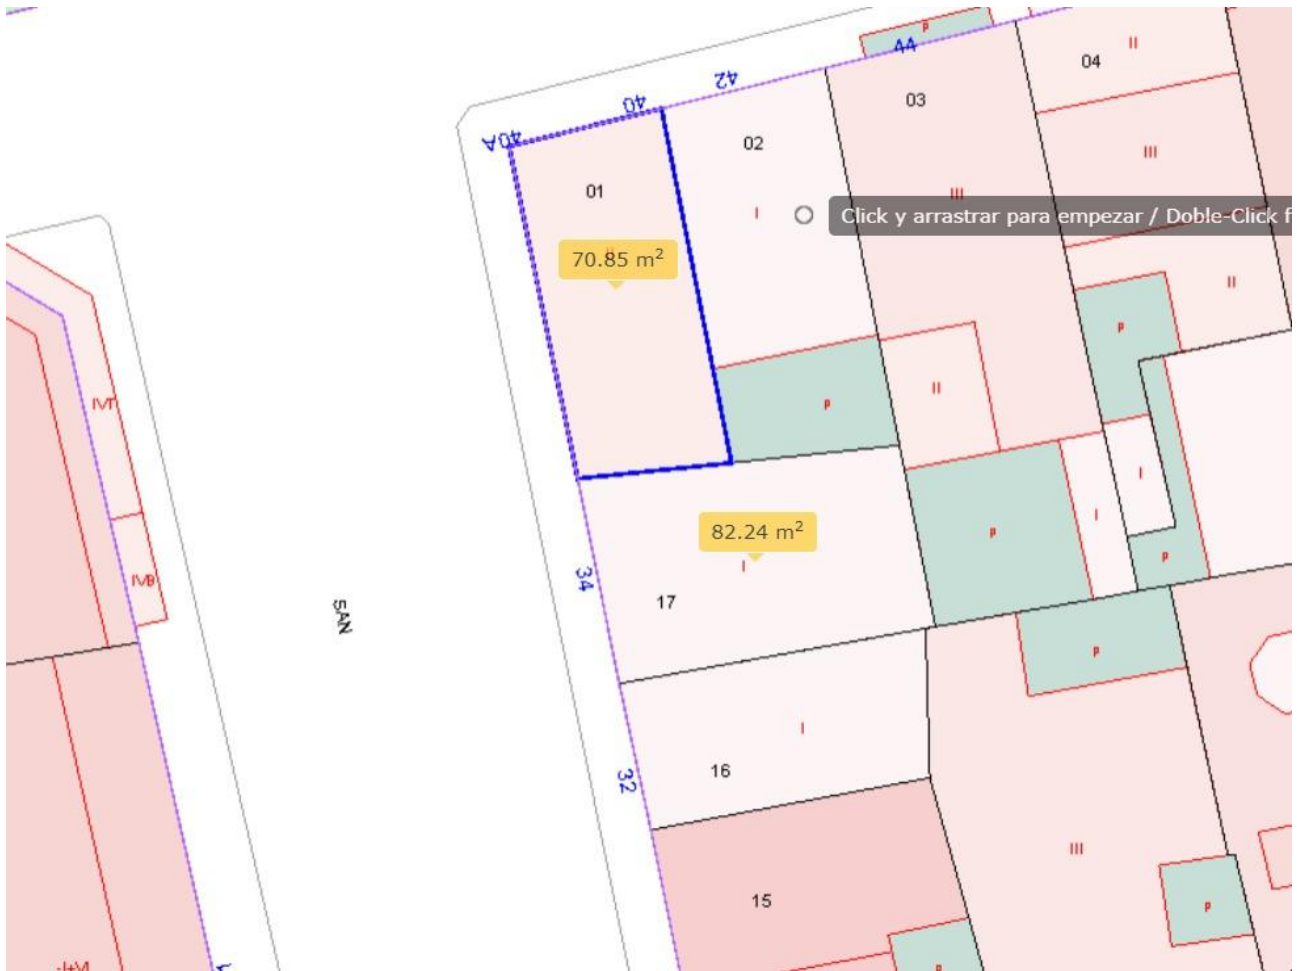

Ref: T00834-11574

Plot, Torre vieja

379,900€

N/A

142m²

0

0

N/A

Total façade: 25.15 m~~Total surface area: 153.09 m2~~Variable depths:~~4.1 m in the area of plot 17.~~14.2 m in the area of plot 01.