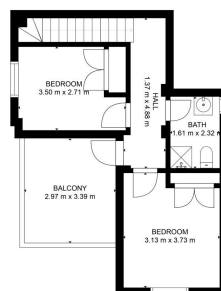

Estimated areas