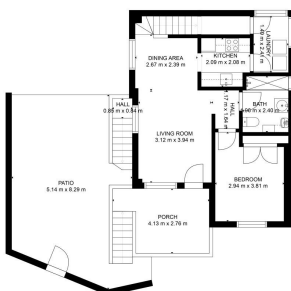

Estimated areas