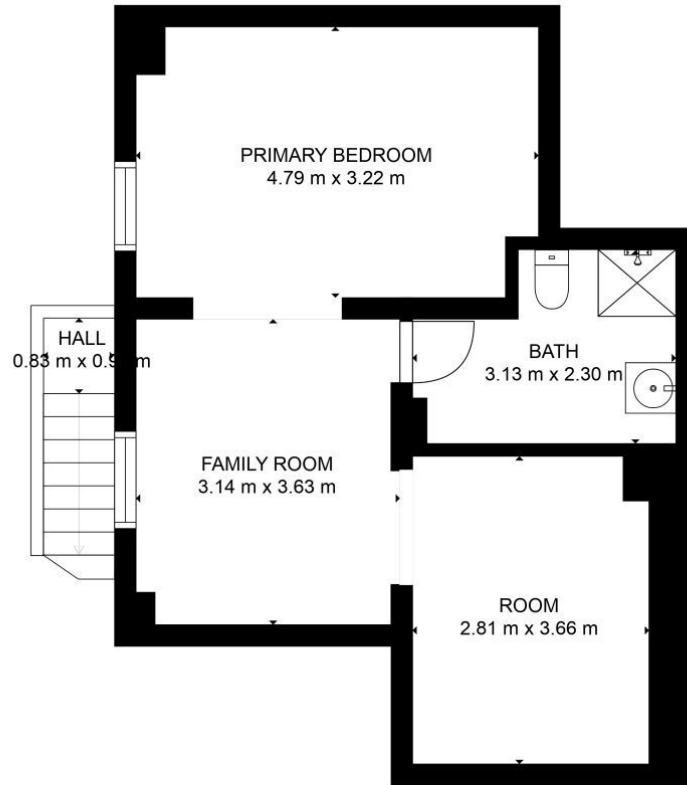

Ref: LM882

Villa, Rojasles

249,000€

Estimated areas

150m²

160m²

5

3

Villa in Rojasles