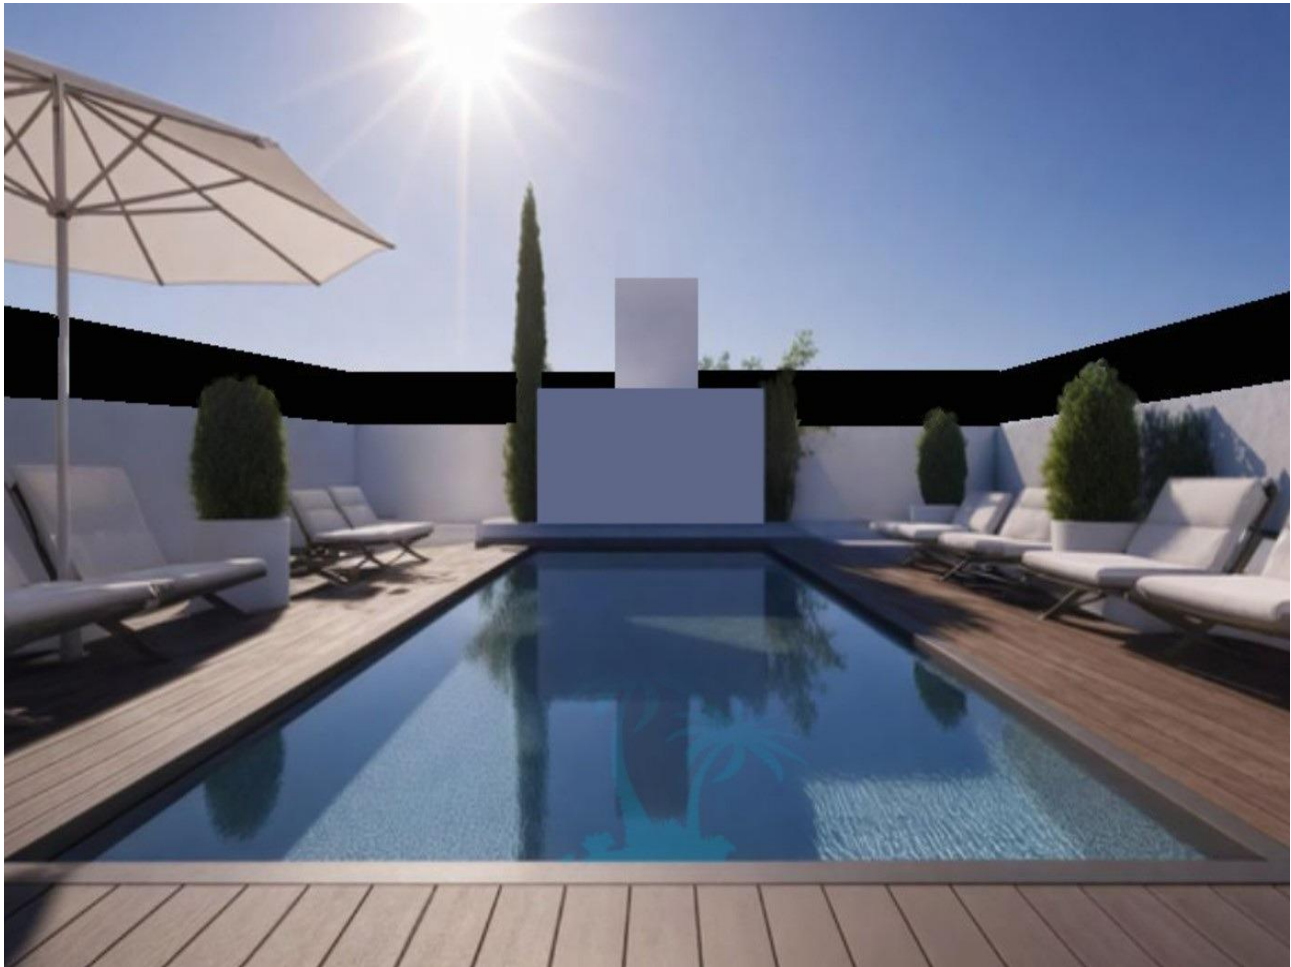

Ref: SP1015

Bungalow, San Pedro Del Pinatar

304,000€

New Build Bungalows in San Pedro del Pinatar – Luxury and Nature by the Sea – Prime Location Near Beaches and Nature Reserve – Discover an exclusive residential complex of new build bungalows located in one of the most privileged areas of San Pedro del Pinatar, Murcia. Just 1.8 km from the beaches of the Mediterranean Sea and only 500 metres from the protected Salinas y Arenales Regional Park, this development offers a unique lifestyle surrounded by nature, tranquillity and all essential services. – The complex sits in a peaceful residential neighborhood facing a large park, with easy walking access to supermarkets, shops, cafés, the town centre, and the local bus station, providing excellent connections to nearby towns such as Torre Vieja and Cartagena. – Modern Mediterranean Living – Bungal...