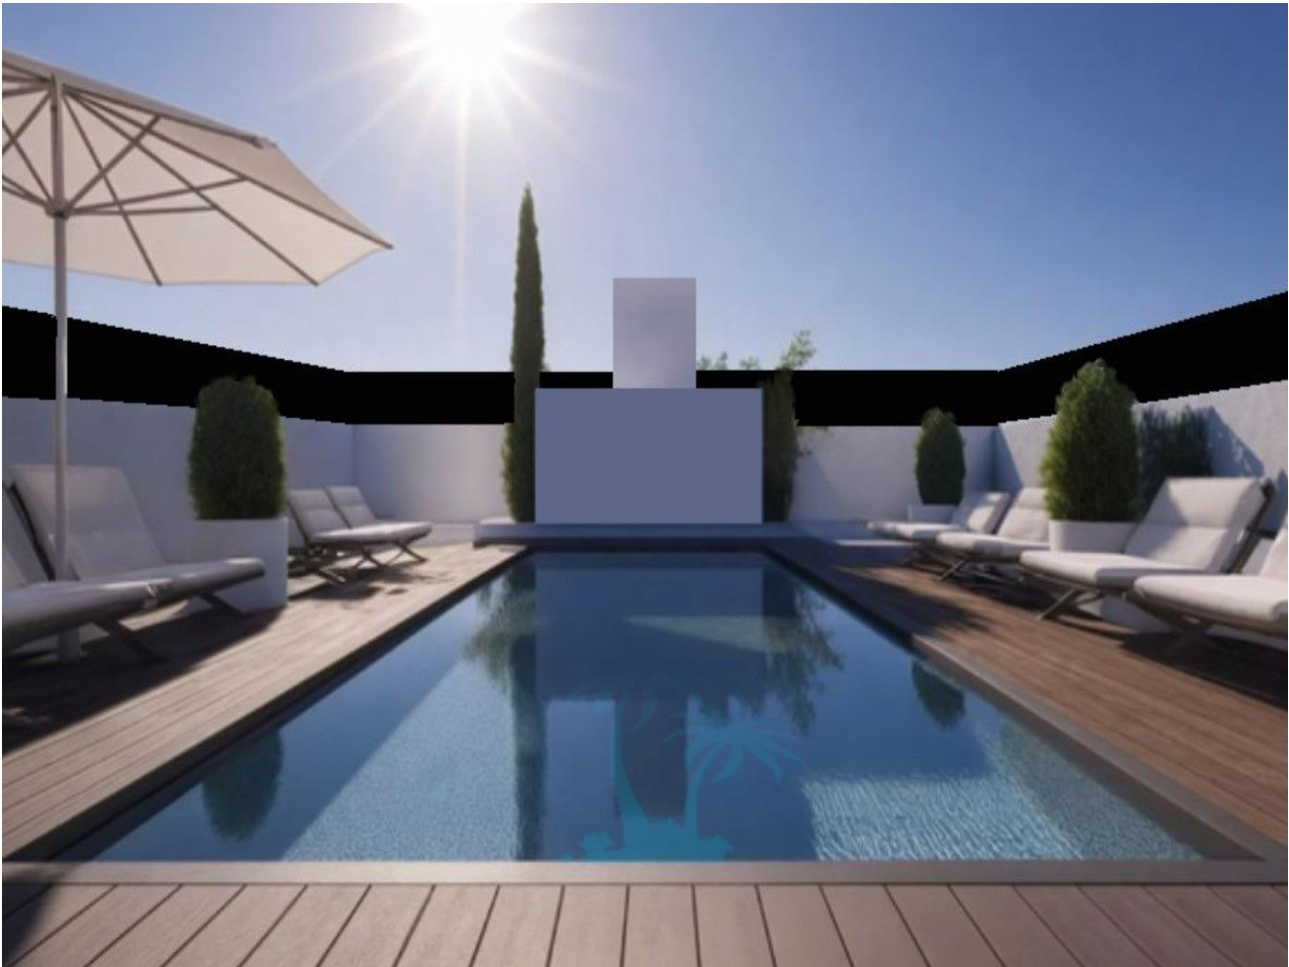

Ref: SP1014

Bungalow, San Pedro Del Pinatar

288,000€

New Build Bungalows in San Pedro del Pinatar – Luxury and Nature by the Sea – Prime Location Near Beaches and Nature Reserve – Discover an exclusive residential complex of new build bungalows located in one of the most privileged areas of San Pedro del Pinatar, Murcia. Just 1.8 km from the beaches of the Mediterranean Sea and only 500 metres from the protected Salinas y Arenales Regional Park, this development offers a unique lifestyle surrounded by nature, tranquillity and all essential services. – The complex sits in a peaceful residential neighborhood facing a large park, with easy walking access to supermarkets, shops, cafés, the town centre, and the local bus station, providing excellent connections to nearby towns such as Torrevieja and Cartagena. – Modern Mediterranean Living – Bungal...